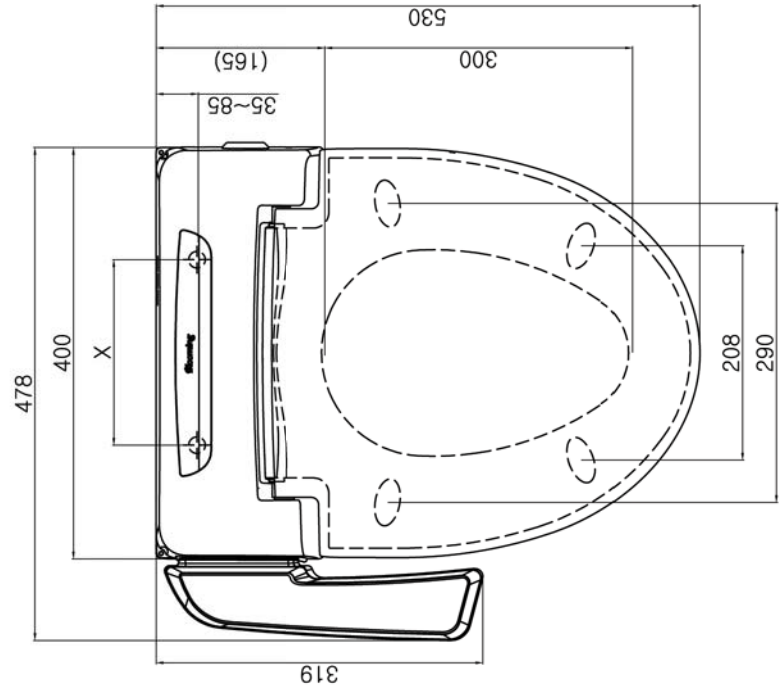

SEAT TYPE

X=130 ~ 160, 190~220

ELONGATED

X=130 ~ 160, 190~220

D SHAPE